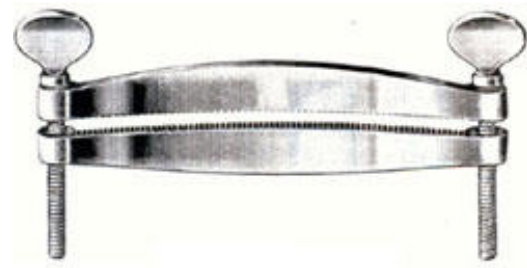

Sheep Shear

PSI-91-3204

Stainless steel
Large Size 14

Hoof Shears

PSI-91-3205

Curved on flat scissors
For Sheep, 8

Torsion Fork

PSI-91-3206

With Fixation bar stainless steel
For Sheep, 8

Instruments For Dog Care

PSI-91-3301

Ear clamps for dog, straight of light metal
11 1/2 cm, 4 1/2, 15 1/2 cm, 6 11/8

Instruments For Dog Care

PSI-91-3302

Ear clamps for dog, straight of light metal
15 1/2 cm, 6 11/8