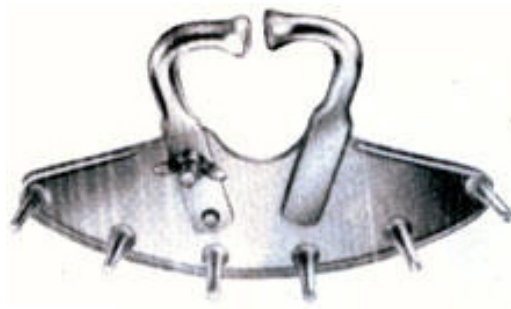

Krause

PSI-91-2305

Milk Sucking Preventer
41 cm, 16