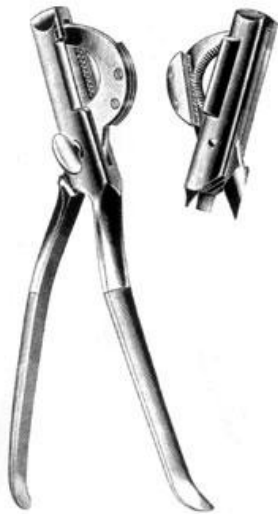

PSI-91-1008

Inst Castration Emasculator

23 cm, 9"

Castrating Forceps

PSI-91-1009

Castrating forceps

35 cm, 14"

Verboczy

PSI-91-1010

With clamping parts

27 cm, 101/2

Haussmann

PSI-91-1011

Straight

27 cm, 105/8, 31 cm, 121/4

Haussmann